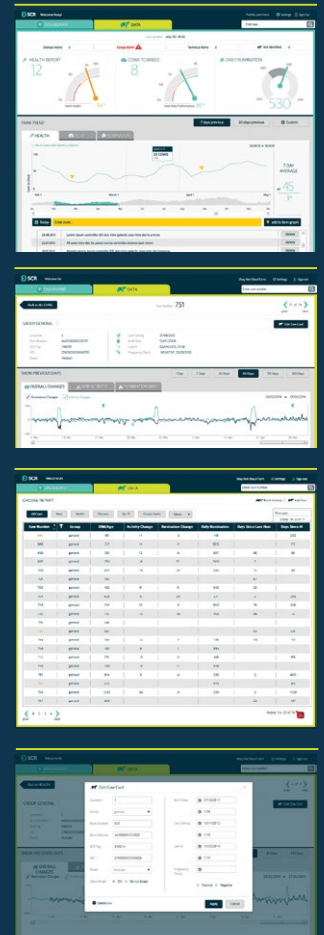

Full mobility

Stay connected and in control of your farm from anywhere. With access to your farm data from a mobile device or computer, get **real-time** alerts and reports and always stay connected and in control.

- Portal and mobile app deliver convenient access to your Heatime farm data
- View and edit farm data remotely
- Get real-time notifications and reports on your mobile device including labor related alerts

Enhanced management

Make better, data-based decisions by seeing the big picture at a glance, with drill-down options to data and graphs by individual cow, group or herd.

- Built-in integration with third-party herd management software for more efficient management
- Work efficiently, with real-time cow status and the option to update data in the field.
- Improve your decision making, using automatically analyzed data

Advanced service

Ensure reliable access to your farm data, online backup and restore, and easy remote software upgrades.

- Farm data is always safe, with online backup and restore
- Keep advancing, with remote software upgrades